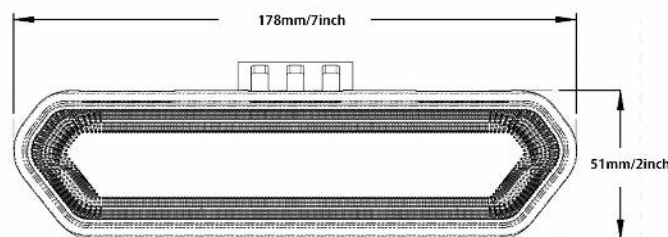

正規輸入販売元
我道Trade ガッツトレード
515-0833三重県松阪市西野町653
TEL0598-58-1058
FAX0598-58-1057
as@gats-trade.com

商品のデザイン・仕様・価格は予告もなく変更になる事があります。税抜定価 2019/02/01