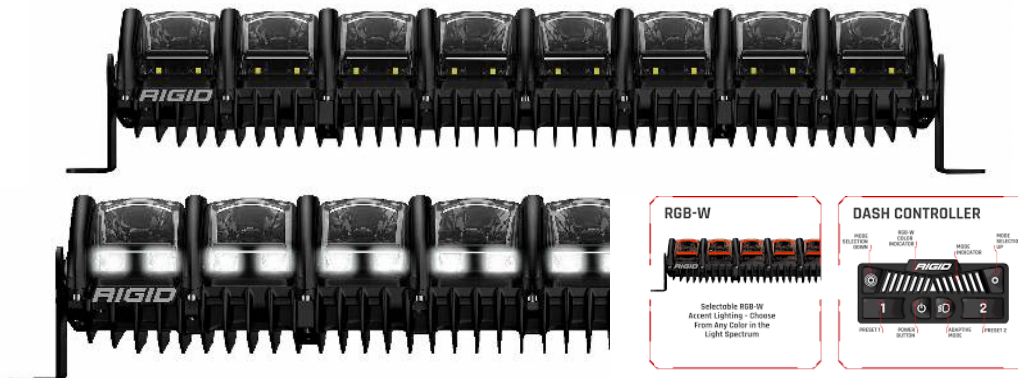

# RIGID®

210413	10" ADAPT LIGHT BAR	¥153,100
220413	20" ADAPT LIGHT BAR	¥258,000
230413	30" ADAPT LIGHT BAR	¥350,200
240413	40" ADAPT LIGHT BAR	¥423,900
250413	50" ADAPT LIGHT BAR	¥516,000
550103	ADAPT GPS MODULE	¥17,600

取付ステー、配線付 ・12V/7A~32A ・24V使用可能

レンズカバー		
11001	Adapt Lens Cover 10" Black	¥3,400
11002	Adapt Lens Cover 10" Clear	¥3,400
11003	Adapt Lens Cover 10" Amber	¥3,400
11004	Adapt Lens Cover 10" Blue	¥3,400
11005	Adapt Lens Cover 10" Red	¥3,400
11006	Adapt Lens Cover 10" White	¥3,400
11007	Adapt Lens Cover 10" Green	¥3,400
11008	Adapt Lens Cover 10" Smoke	¥3,400
12001	Adapt Lens Cover 20" Black	¥5,700
13001	Adapt Lens Cover 30" Black	¥7,400
14001	Adapt Lens Cover 40" Black	¥9,300
15001	Adapt Lens Cover 50" Black	¥11,100