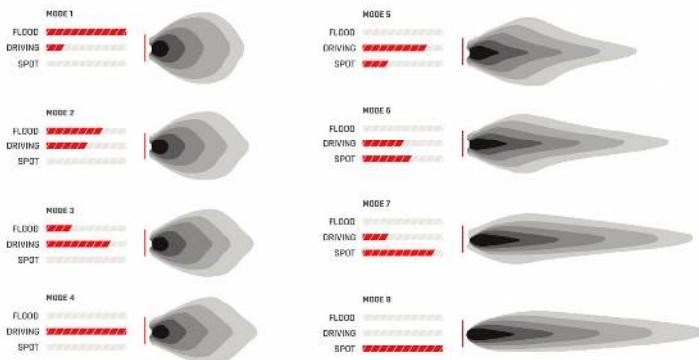

8 MODE BEAM PATTERNS

正規輸入販売元
我道Trade ガッツトレード
515-0833三重県松阪市西野町653
TEL0598-58-1058
FAX0598-58-1057
as@gats-trade.com