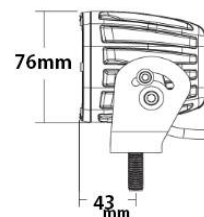

HEAVY DUTY MOUNT