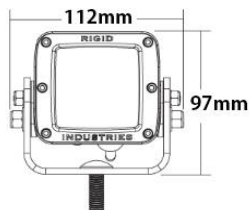

HEAVY DUTY MOUNT