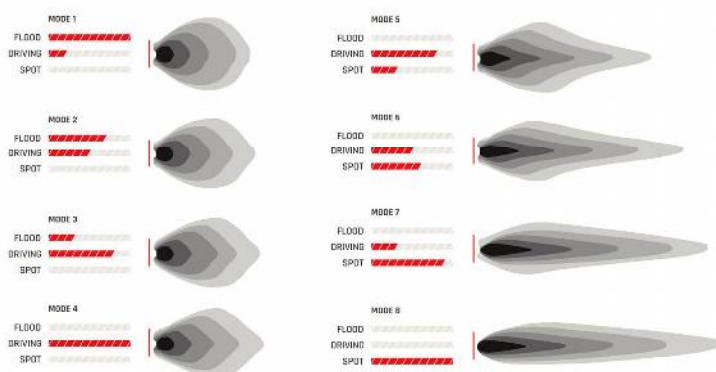

8 MODE BEAM PATTERNS

輸入販売元
我道TRADE ガッツトレード
515-0833三重県松阪市西野町653
TEL0598-58-1058
FAX0598-58-1057
as@gats-trade.com